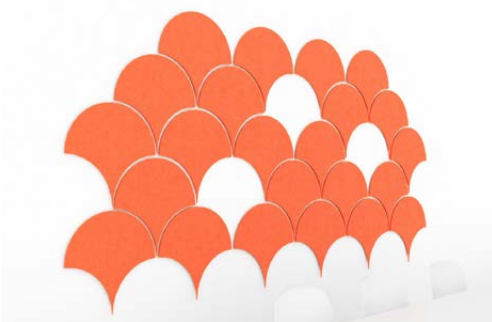

COLIGO

PATENT PENDING

PICK A PATTERN TO DRESS UP YOUR WALL

Coligo acoustic panels are flat wall-mounted geometric shapes that provide beautiful inspirational energy, reflecting the colors of the workspace, while providing significant sound absorbing benefits.

- Available in 20 colors, 7 geometric shapes, standard sizes of 12" and 24"
- Custom sizes and designs available.

PRODUCT SPECIFICATIONS

- Choose from 20 available colors
- Designs that will enhance your workspace
- Make your open office look good and improve the acoustic environment
- Easy to install

Custom design and configuration options

Acoustic panel detail

DESIGNS

Large Shapes

Aspen
24" x 24"

Circle
24" x 24"

Diamond
14" x 22"

Hexagon
24" x 24"

Rectangle
24" x 48"

Square
24" x 24"

Triangle
12" x 24"

Small Shapes

Aspen
12" x 12"

Circle
12" x 12"

Diamond
7" x 11"

Hexagon
12" x 12"